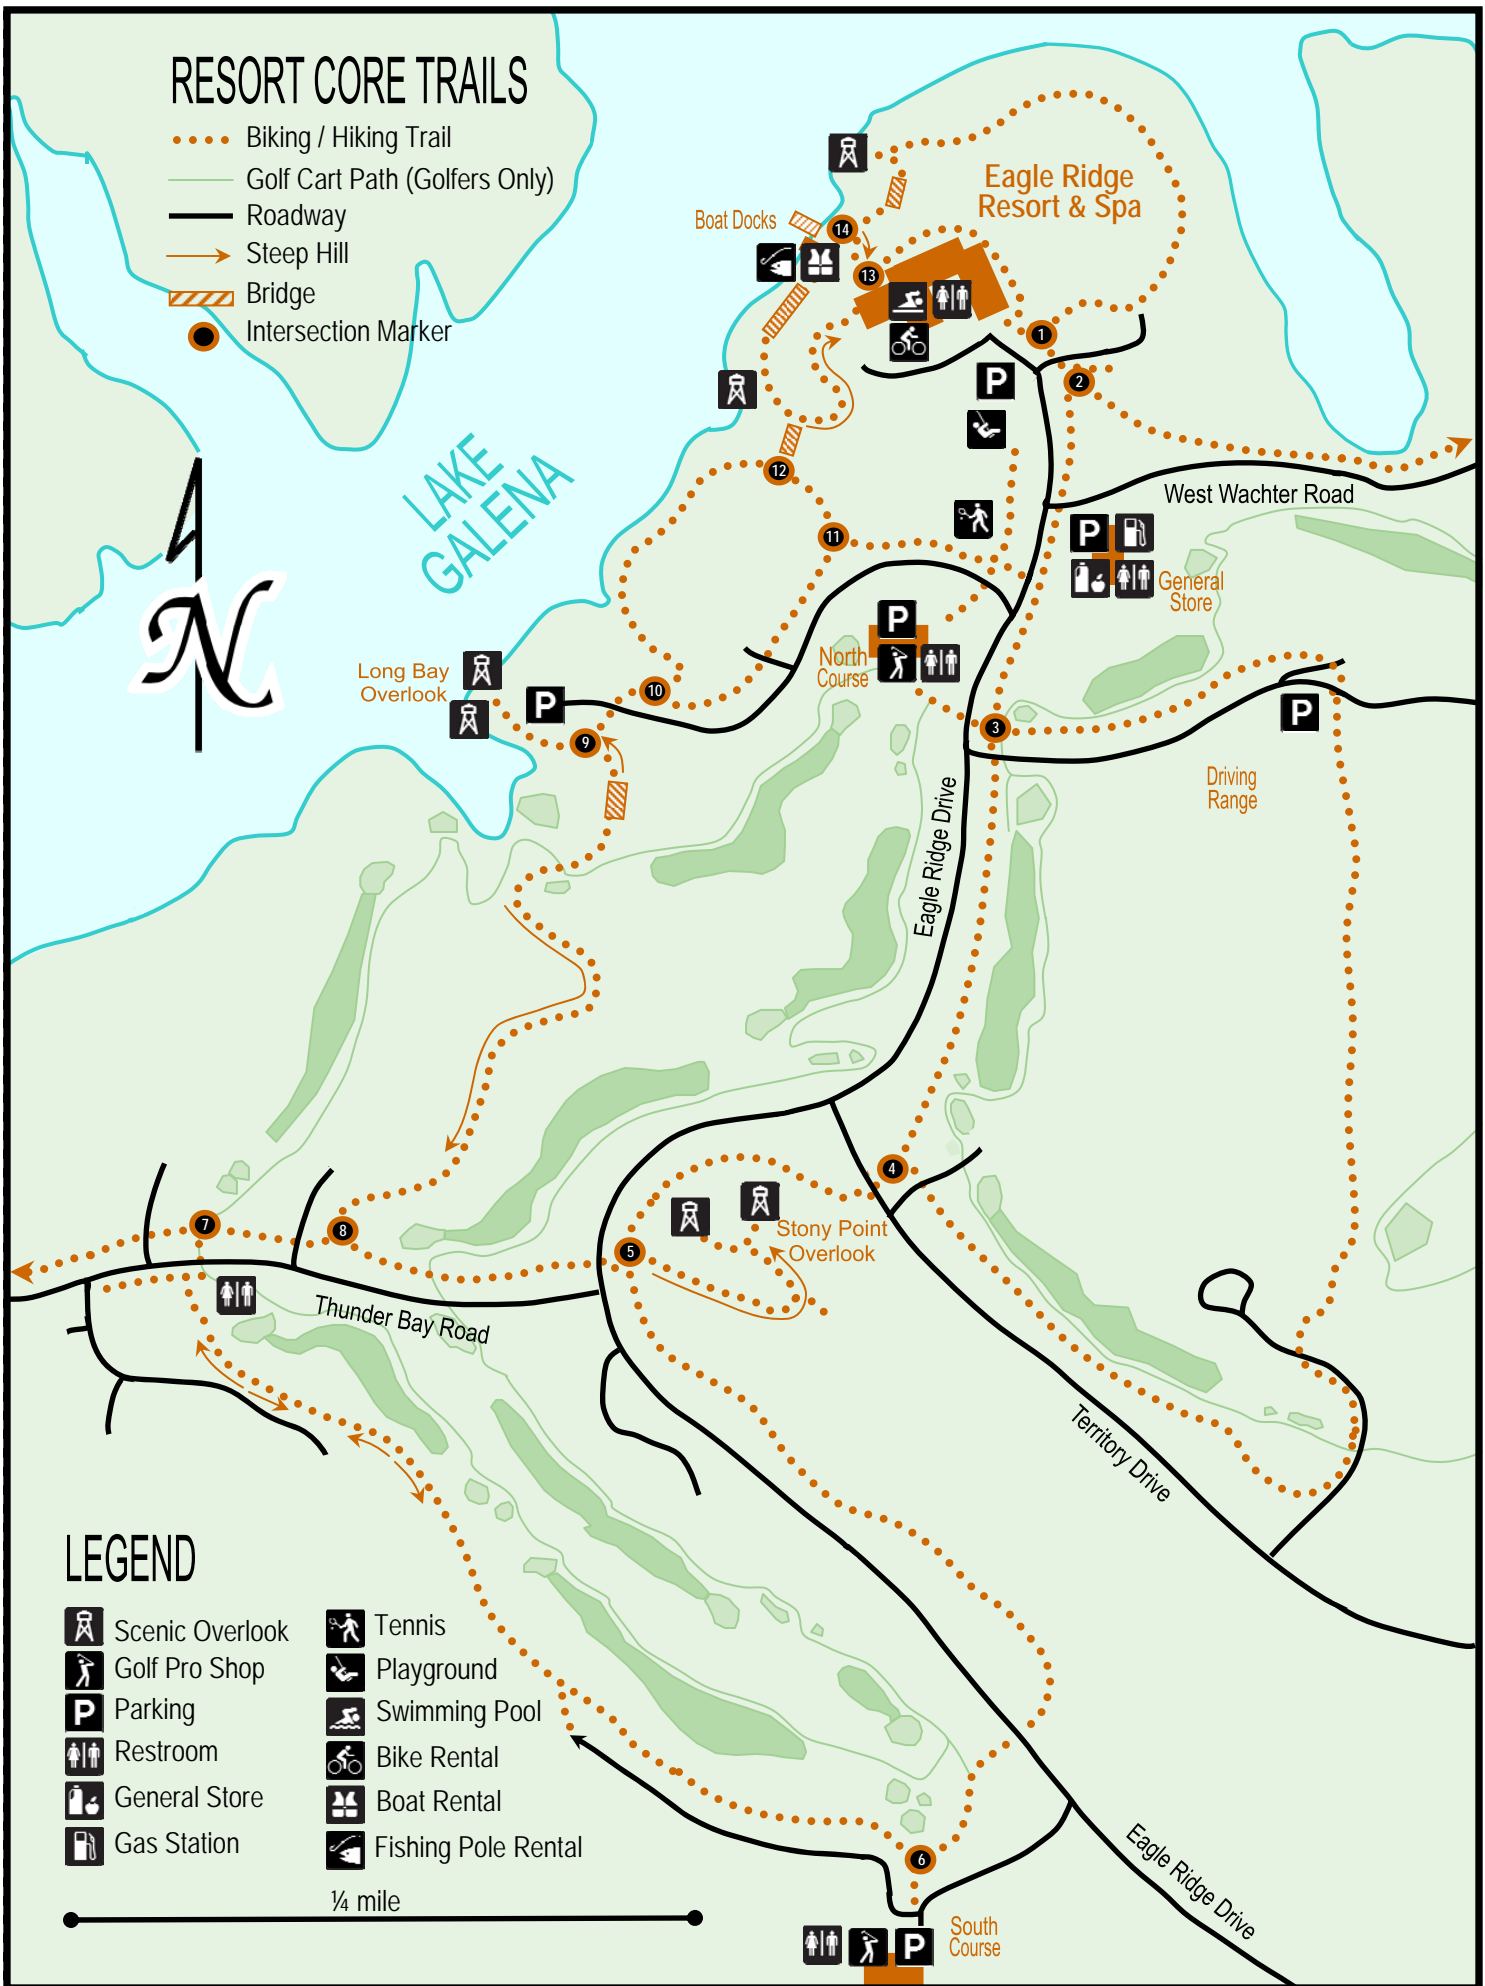

RESORT CORE TRAILS

- Biking / Hiking Trail
- Golf Cart Path (Golfers Only)
- Roadway
- Steep Hill
- Bridge
- Intersection Marker

LEGEND

- | | |
|-----------------|---------------------|
| Scenic Overlook | Tennis |
| Golf Pro Shop | Playground |
| Parking | Swimming Pool |
| Restroom | Bike Rental |
| General Store | Boat Rental |
| Gas Station | Fishing Pole Rental |

1/4 mile