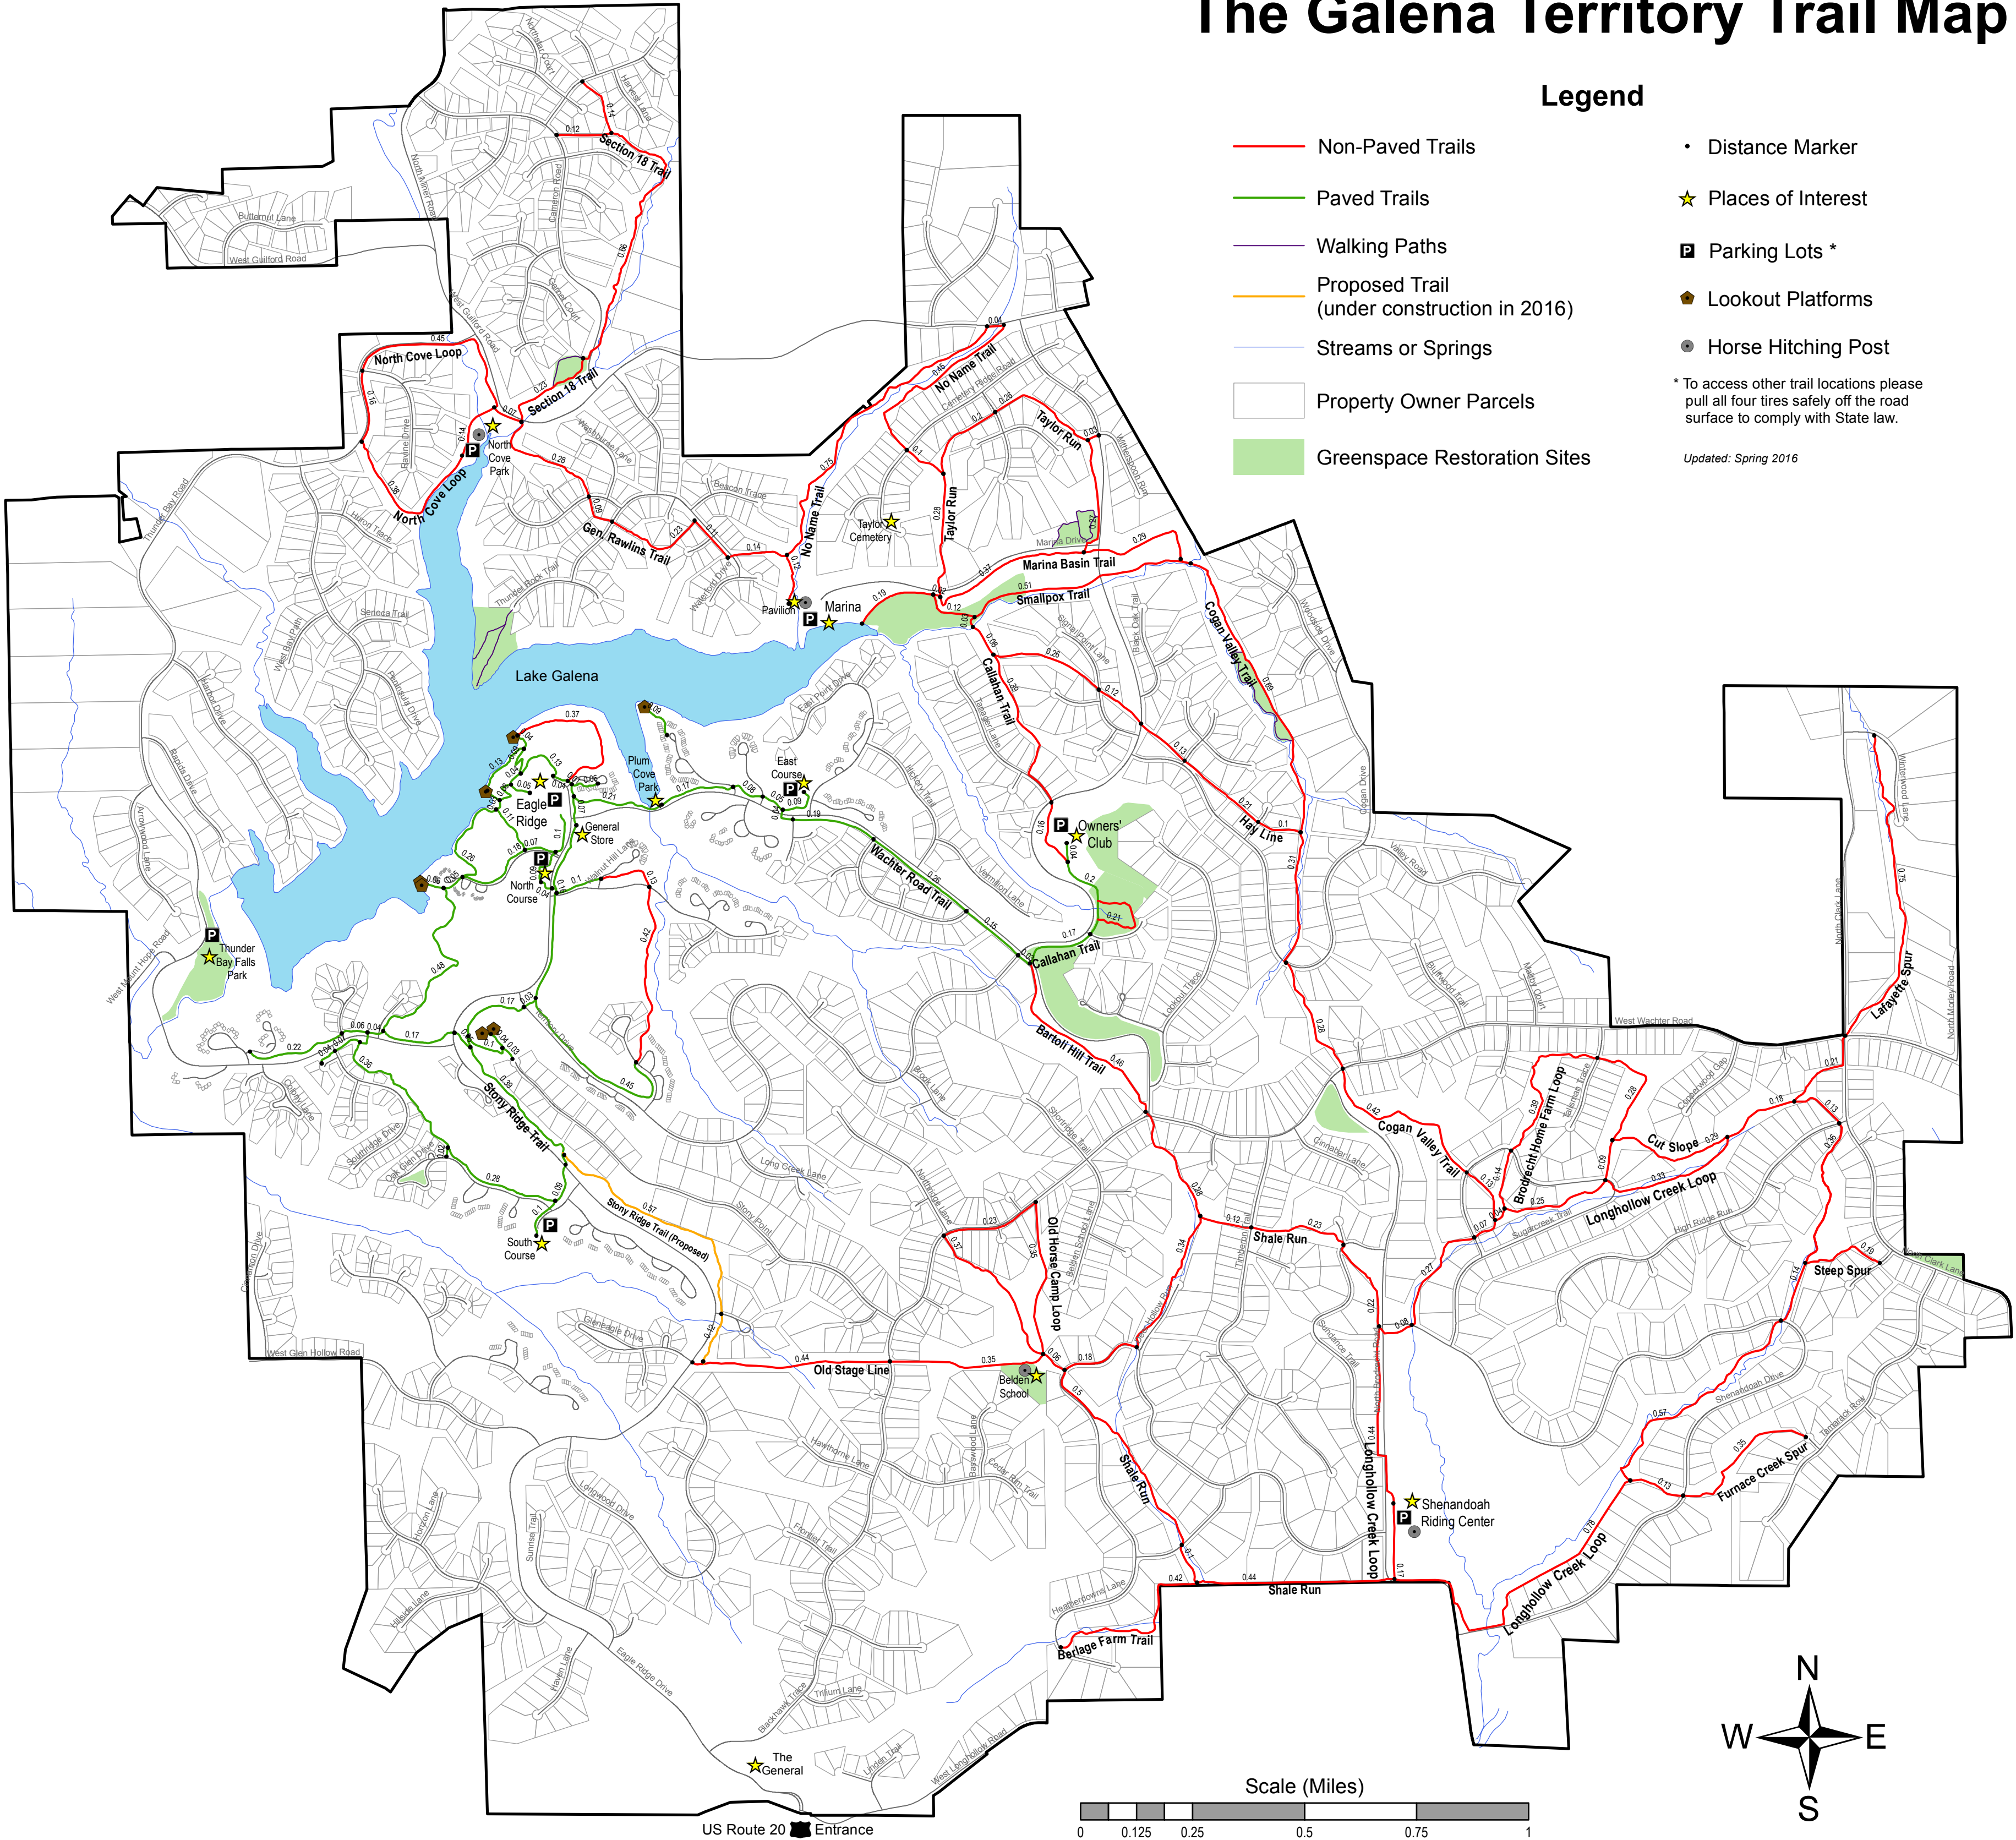

# The Galena Territory Trail Map

## Legend

- Non-Paved Trails
  - Paved Trails
  - Walking Paths
  - Proposed Trail (under construction in 2016)
  - Streams or Springs
  - Property Owner Parcels
  - Greenspace Restoration Sites
  - Distance Marker
  - ★ Places of Interest
  - 🅑 Parking Lots \*
  - 🏠 Lookout Platforms
  - 🐎 Horse Hitching Post
- \* To access other trail locations please pull all four tires safely off the road surface to comply with State law.
- Updated: Spring 2016*

US Route 20 Entrance